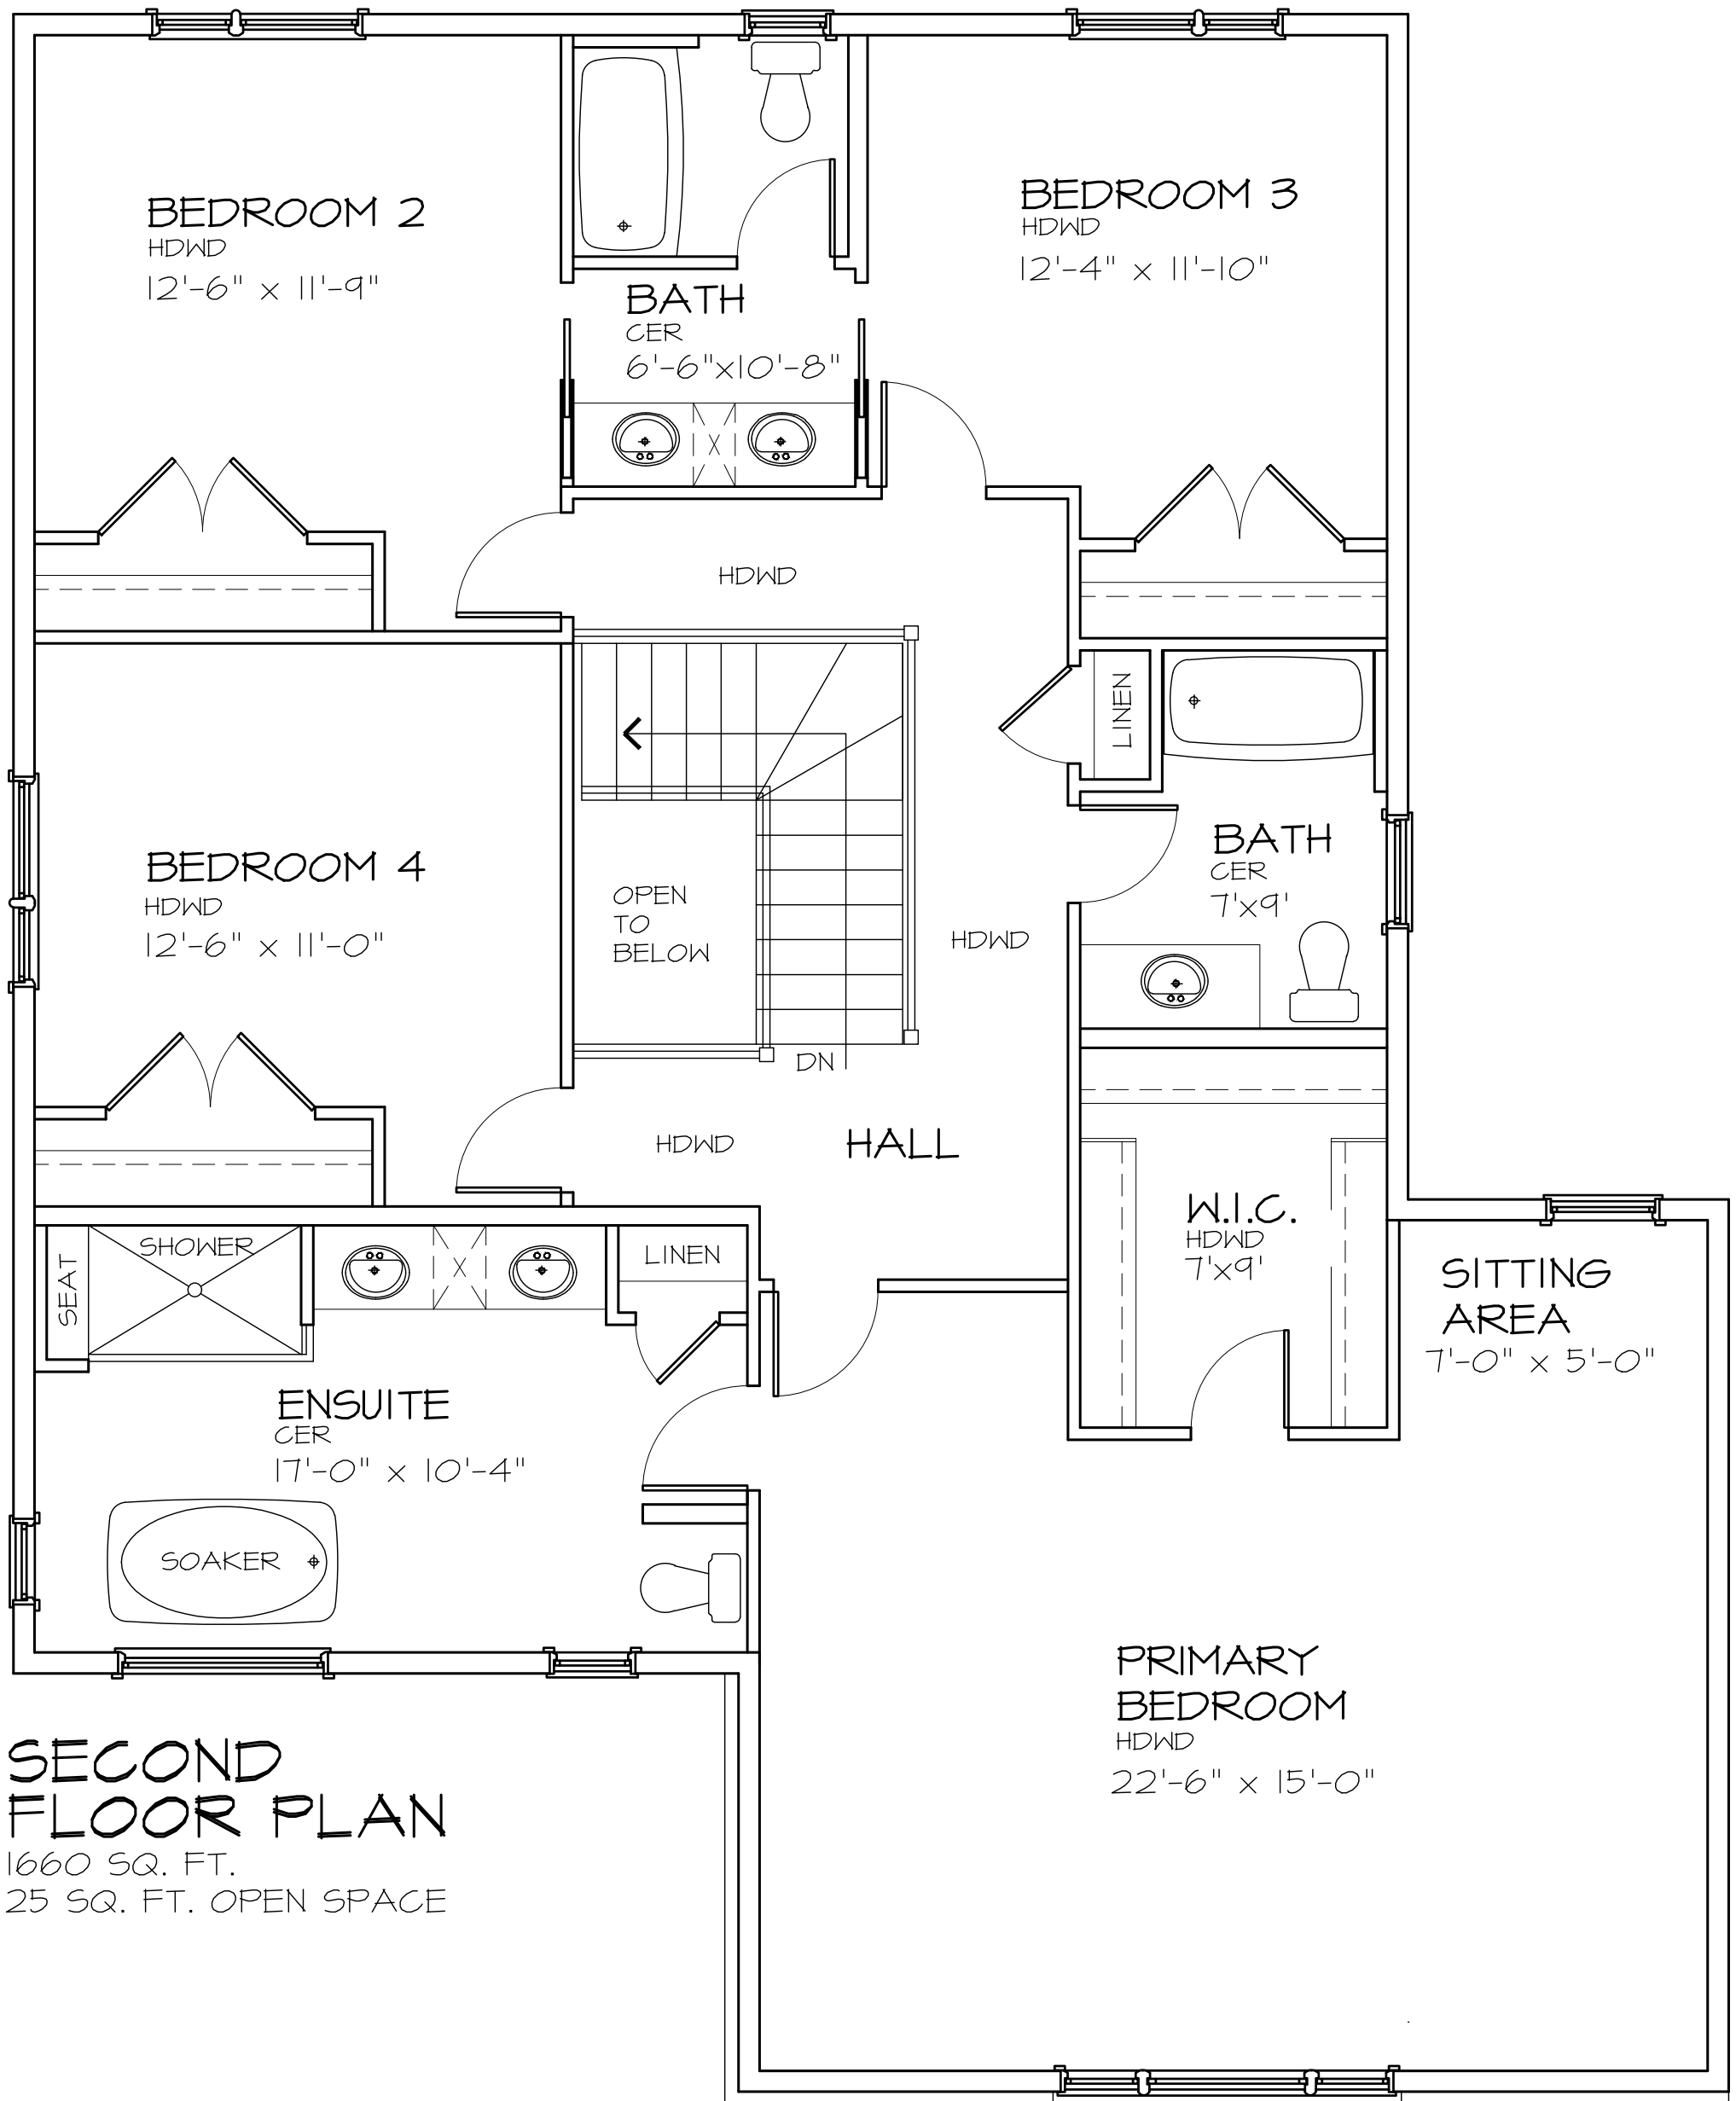

**GROUND FLOOR PLAN**  
1160 SQ. FT.

MEASUREMENTS ARE APPROXIMATE

**MYRITTA 4 BED 2 CAR / GROUND FLOOR**

MEASUREMENTS ARE APPROXIMATE

# MYRITTA 4 BED 2 CAR / SECOND FLOOR

**BASEMENT PLAN  
FINISHED AREA**  
560 SQ. FT.

MEASUREMENTS ARE APPROXIMATE

**MYRITTA 4 BED 2 CAR / BASEMENT**